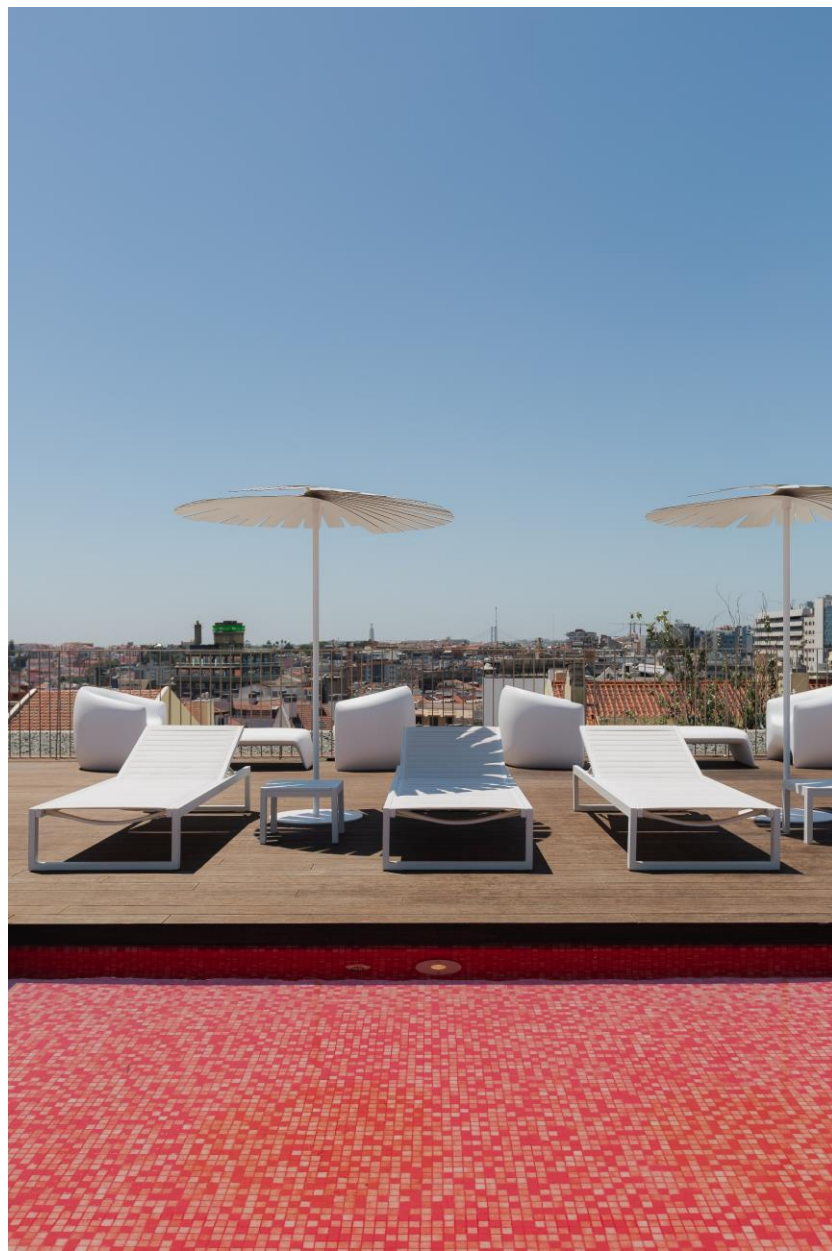

ORA D'ORO ROOFTOP – BAR & POOL