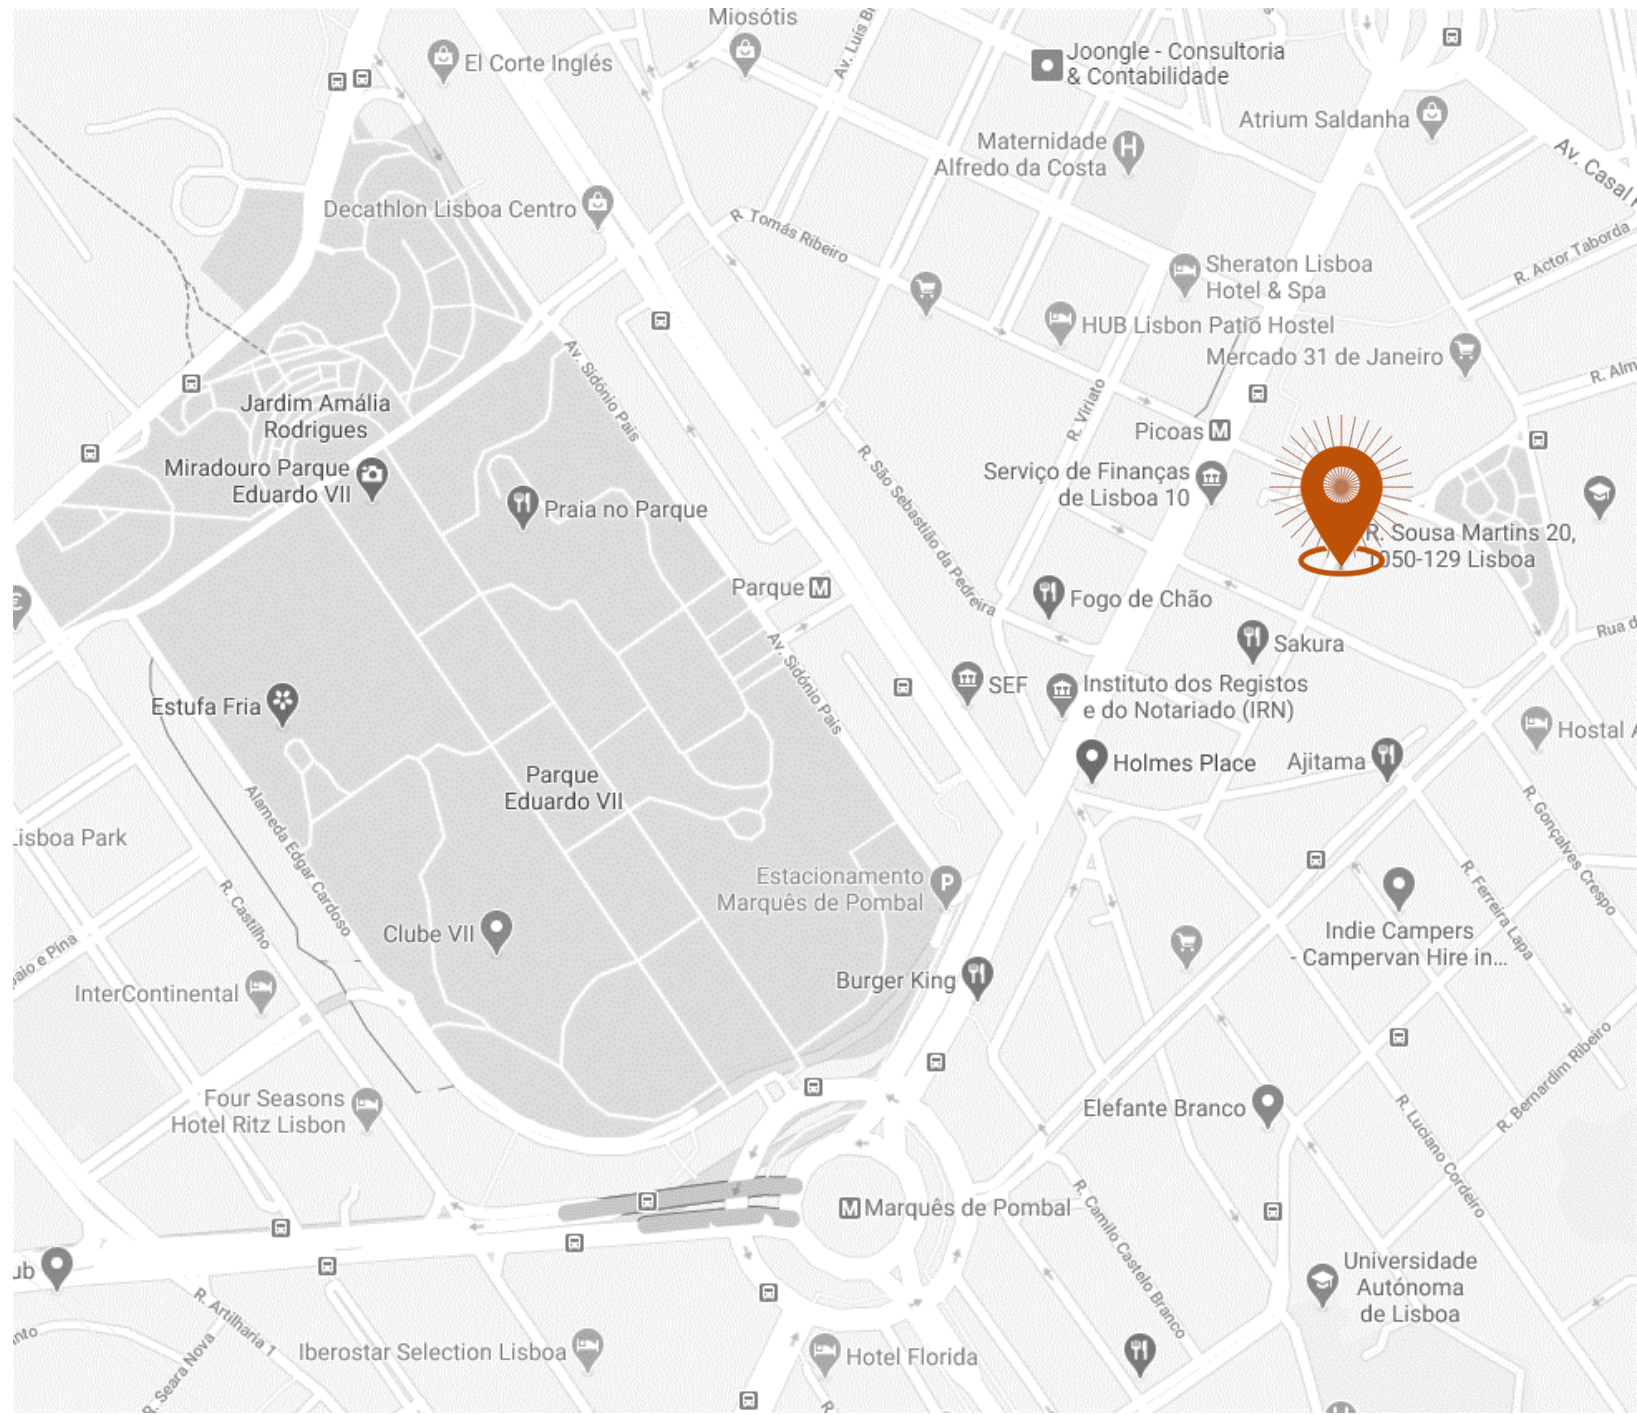

LOCATION

Walking distance:

Subway (Picoas): 02 mins

Marquês de Pombal Square: 12 mins

El Corte Inglés: 11 mins