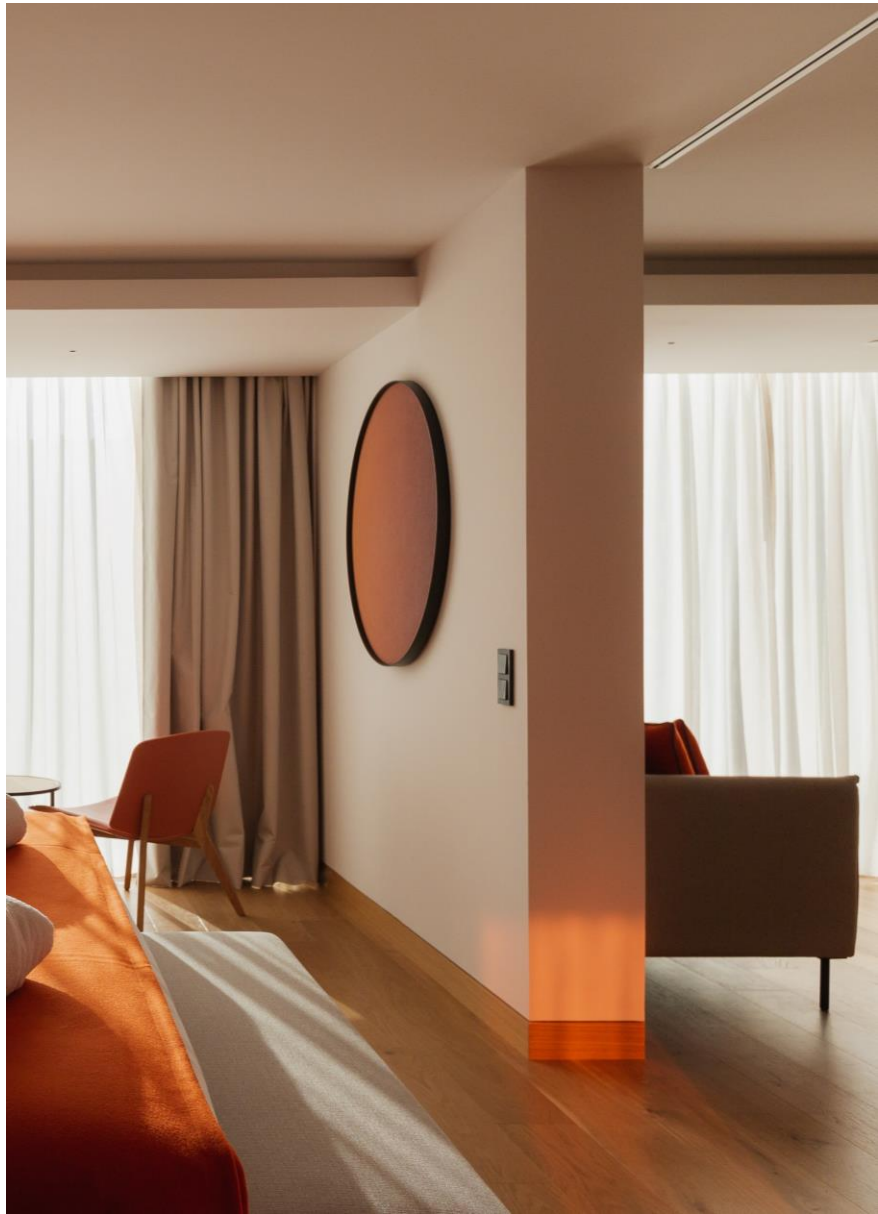

VIDEO MAPPING SHOW

FOTOSSÍNTESE PATEO

VIDEO MAPPING SHOW – Projection at 664 m^2 (3 tennis courts)

FOTOSSÍNTESE PATEO

ACCESS TO RESTAURANT

A long, modern hallway with wood-paneled walls and recessed ceiling lighting. The hallway is carpeted and has a clean, minimalist design. The text "OUR ROOMS" is overlaid in the center in a large, orange, sans-serif font. The lighting is warm and comes from recessed strips along the ceiling and walls. There are several doors along the hallway, and a green exit sign is visible on the right side.

OUR ROOMS

GOLDEN DAWN

COPPER NIGHTFALL

PURE LIGHT

SUITES

ZÉNITE EXECUTIVE LOUNGE

OTHER AREAS

RECEPTION & LOBBY

6° LOUNGE BAR

MEETING ROOMS

MEETING ROOMS

OCASO
LUSCO-FUSCO
AURORA
SOL
LUMEN HALL NASCENTE
LUMEN HALL POENTE

MEETING & EVENTS		mxm										
MEETING ROOMS	FLOOR	M2	HEIGHT	DL	THEATRE	SCHOOL SHAPE	USHAPE	CABARET	BOARDROOM	BUFFET	MENU	COCKTAIL
SOL	-1	22,7	2,9	Yes	15	8	6	N.A	14	NA	12	25
LUSCO-FUSCO	-1	35	2,9	Yes	N.A	N.A	N.A	N.A	14	NA	12	N.A
AURORA	-1	18	2,9	No	N.A	N.A	N.A	N.A	8	NA	10	N.A
OCASO	-1	18	2,9	No	N.A	N.A	N.A	N.A	8	NA	10	N.A
ESPAÇO LUMEN HALL POENTE	-1	127	2,9	Yes	70	30	26	25	24	40	60	110
ESPAÇO LUMEN HALL NASCENTE	-1	110	2,9	No	65	36	26	20	24	40	50	100
LUMEN HALL NASCENTE & POENTE	-1	237	2,9	Yes	200	64	32	40	34	90	120	215