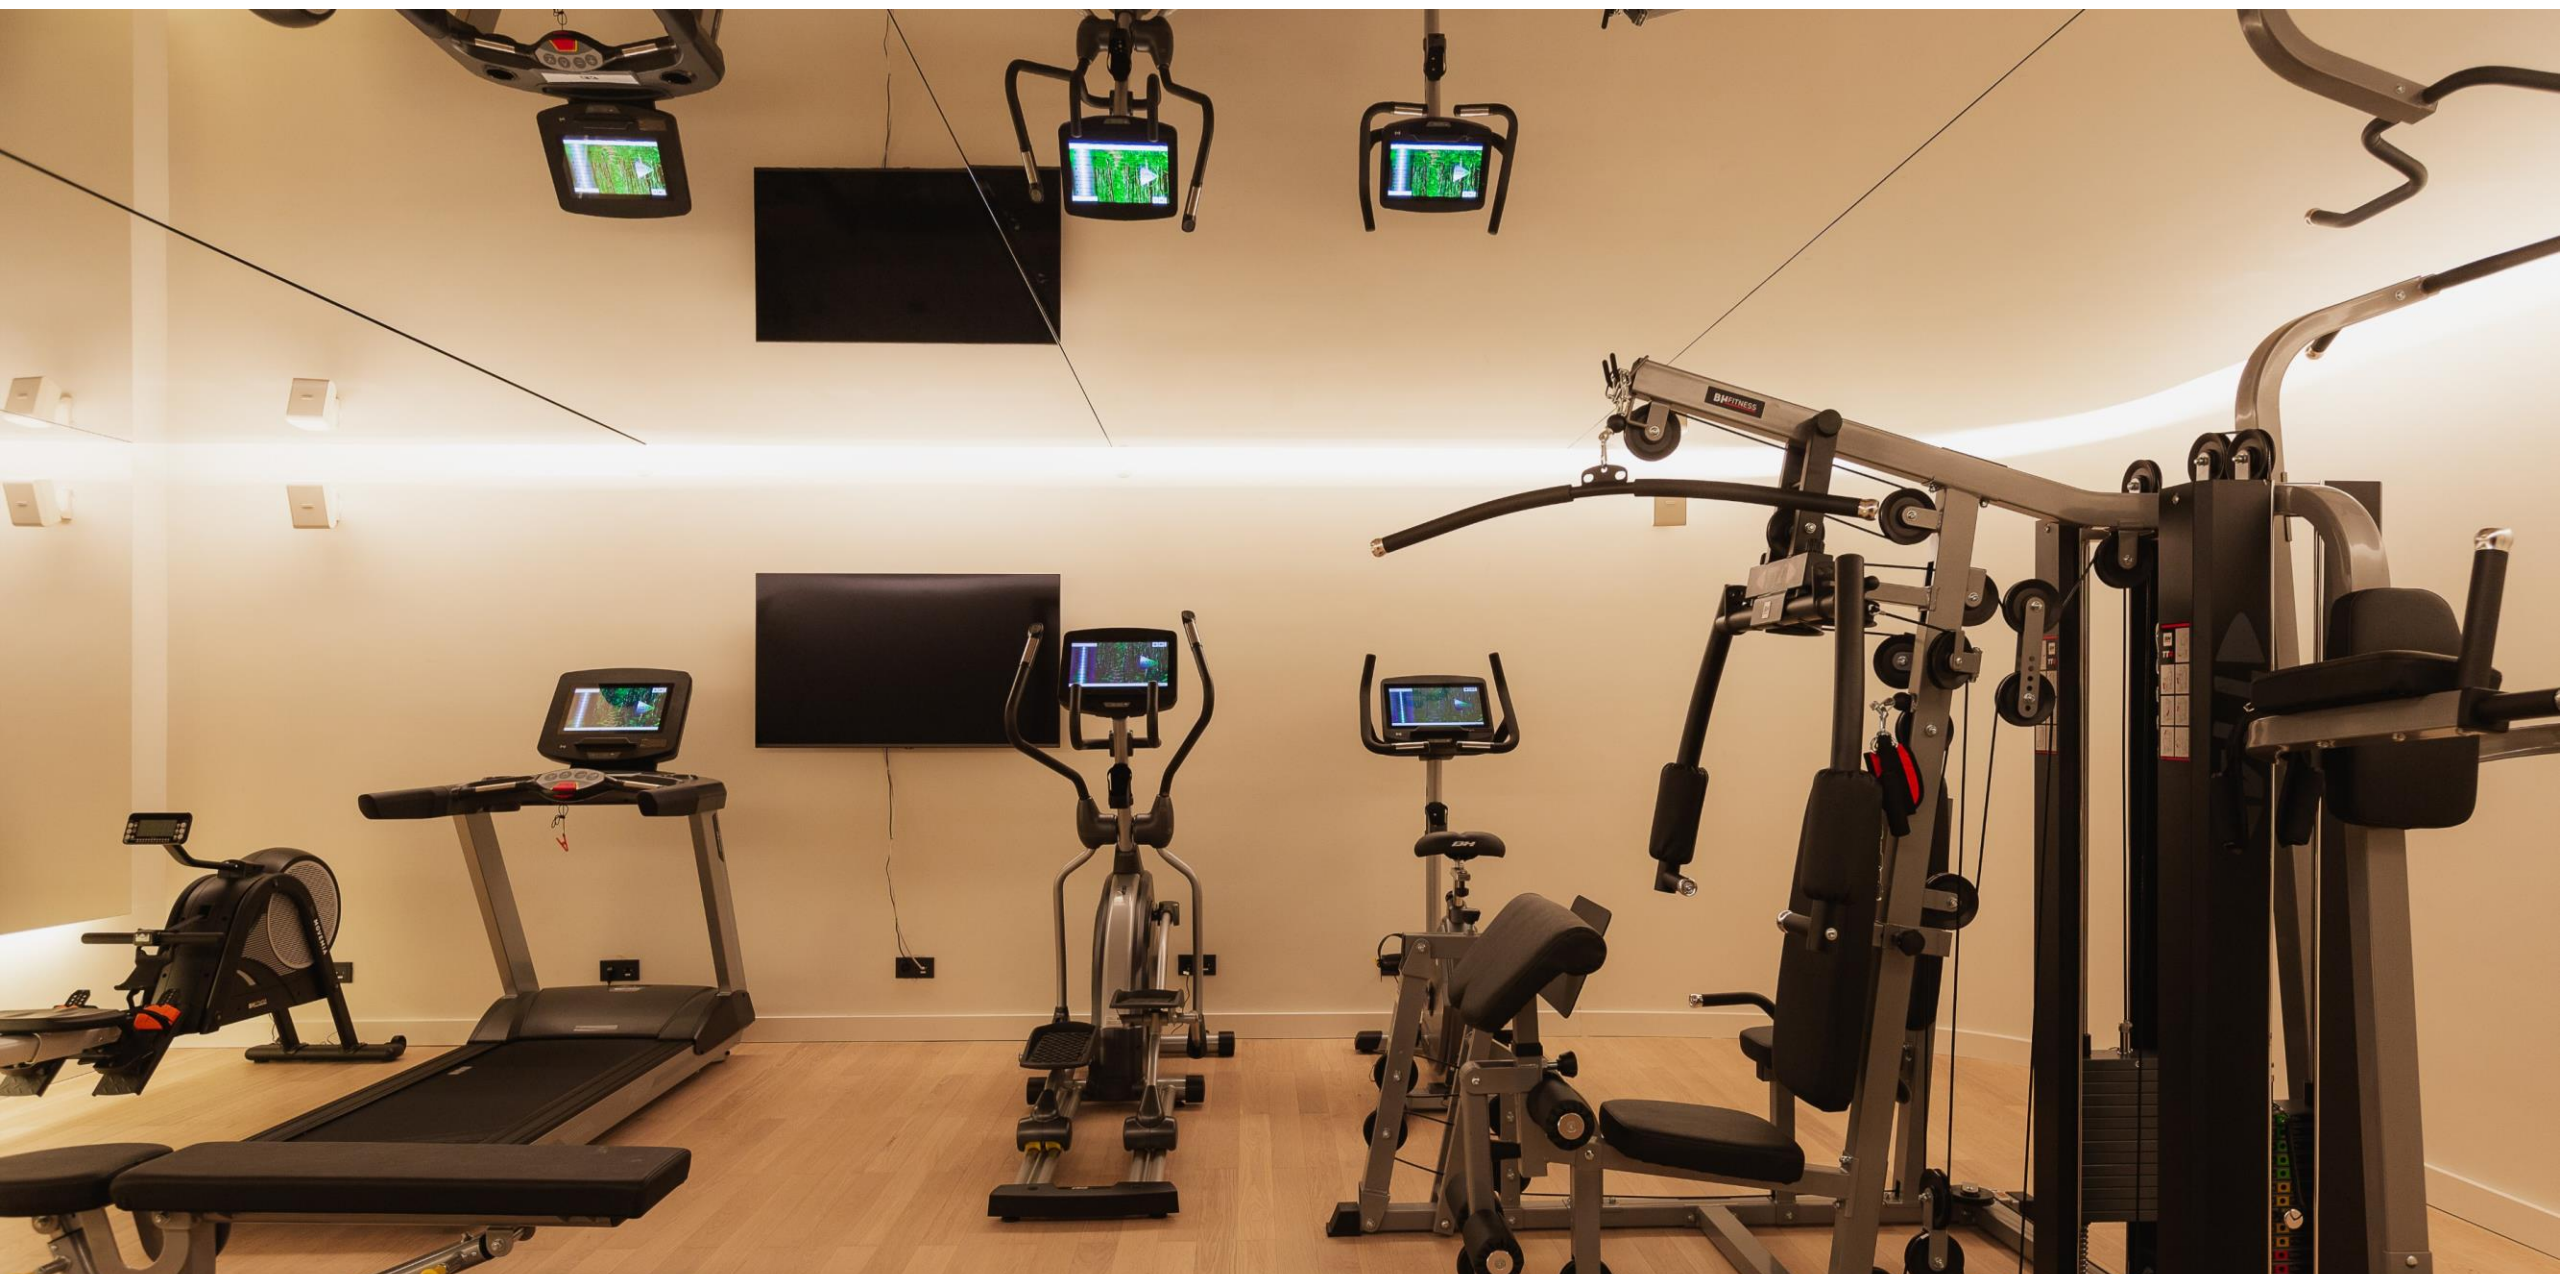

SALLE FITNESS REFLEXO