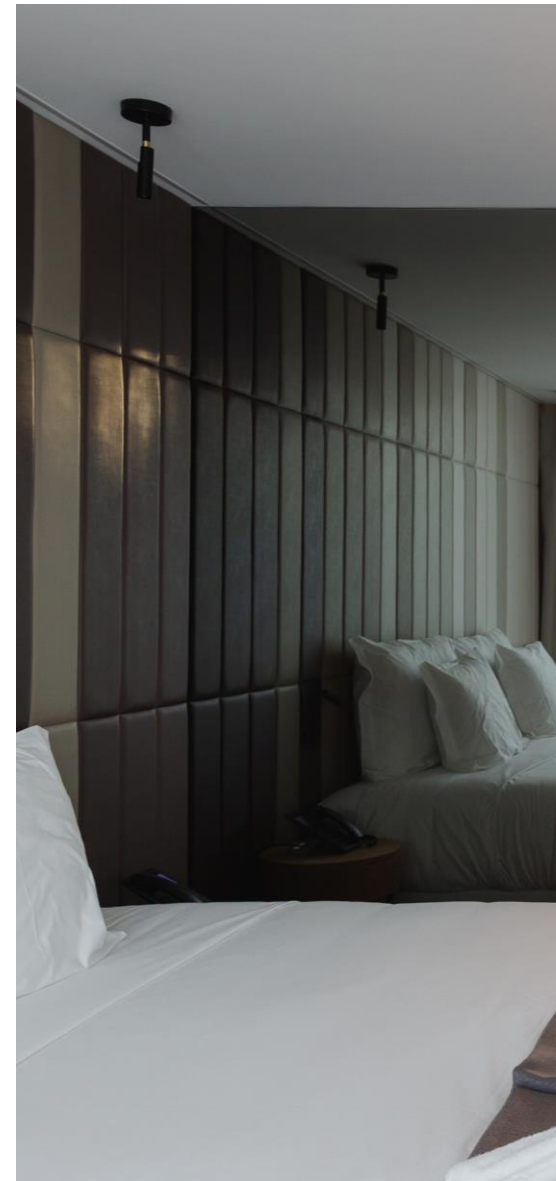

PÁTEO FOTOSSÍNTESE

ACCÈS AU RESTAURANT

A photograph of a modern hotel hallway. The walls are covered in light-colored wood paneling. The ceiling is dark with recessed lighting strips that create a warm, ambient glow. The floor is a dark, polished material. In the distance, a green exit sign is visible on the right wall. The overall atmosphere is clean, contemporary, and well-lit.

NOS CHAMBRES

AUBE

CRÉPUSCULE

PURE LUMIÈRE

SUITES

ZÉNITE EXECUTIVE LOUNGE

A modern architectural interior featuring a staircase with illuminated steps and a large window overlooking a building. The scene is captured from a low angle, looking up the stairs. The walls are a light, neutral color, and the ceiling has a curved, organic shape. The text "AUTRES SERVICES" is overlaid in the center in a bold, orange, sans-serif font.

AUTRES SERVICES

RÉCEPTION & LOBBY

6° LOUNGE BAR

SALLES DE RÉUNION

SALLES DE RÉUNION

OCASO
LUSCO-FUSCO
AURORA
SOL
LUMEN HALL NASCENTE
LUMEN HALL POENTE

MEETING & EVENTS		mxm										
MEETING ROOMS	FLOOR	M2	HEIGHT	DL	THEATRE	SCHOOL SHAPE	USHAPE	CABARET	BOARDROOM	BUFFET	MENU	COCKTAIL
SOL	-1	22,7	2,9	Yes	15	8	6	N.A	14	NA	12	25
LUSCO-FUSCO	-1	35	2,9	Yes	N.A	N.A	N.A	N.A	14	NA	12	N.A
AURORA	-1	18	2,9	No	N.A	N.A	N.A	N.A	8	NA	10	N.A
OCASO	-1	18	2,9	No	N.A	N.A	N.A	N.A	8	NA	10	N.A
ESPAÇO LUMEN HALL POENTE	-1	127	2,9	Yes	70	30	26	25	24	40	60	110
ESPAÇO LUMEN HALL NASCENTE	-1	110	2,9	No	65	36	26	20	24	40	50	100
LUMEN HALL NASCENTE & POENTE	-1	237	2,9	Yes	200	64	32	40	34	90	120	215