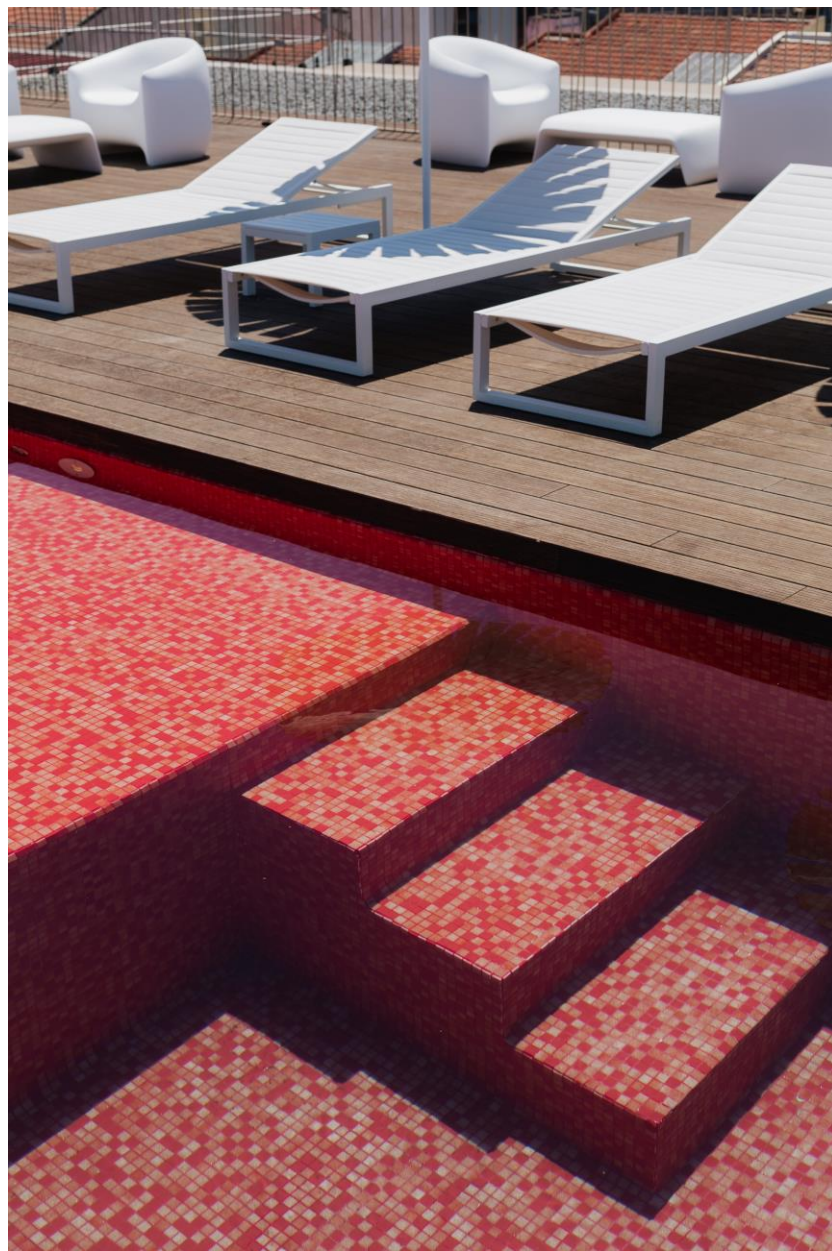

ORA D'ORO ROOFTOP – BAR & DINNER