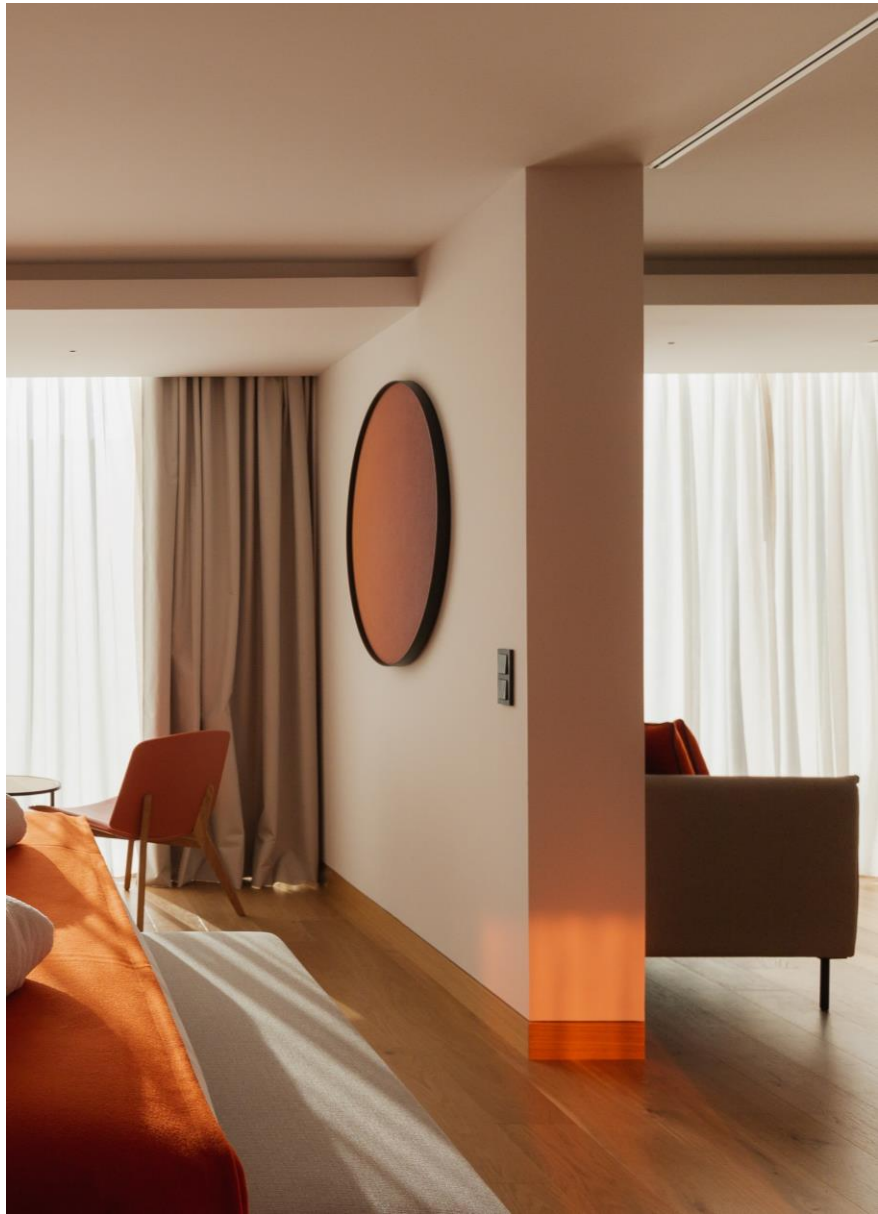

PÁTEO FOTOSSÍNTESE

ACCÈS AU RESTAURANT

A photograph of a modern hotel hallway. The walls are covered in light-colored wood paneling. The ceiling is dark with recessed lighting strips that create a warm, ambient glow. The floor is a dark, polished material. In the distance, a green exit sign is visible on the right wall. The overall atmosphere is clean, contemporary, and well-lit.

NOS CHAMBRES

AUBE

CRÉPUSCULE

PURE LUMIÈRE

SUITES

ZÉNITE EXECUTIVE LOUNGE

A modern architectural interior featuring a staircase with illuminated steps and a large window overlooking a building. The scene is captured from a low angle, looking up the stairs. The walls are a light, neutral color, and the ceiling has a curved, organic shape. The text "AUTRES SERVICES" is overlaid in the center in a bold, orange, sans-serif font.

AUTRES SERVICES

RÉCEPTION & LOBBY

6° LOUNGE BAR

SALLES DE RÉUNION

SALLES DE RÉUNION

OCASO
LUSCO-FUSCO
AURORA
SOL
LUMEN HALL NASCENTE
LUMEN HALL POENTE

MEETING & EVENTS		mxm										
MEETING ROOMS	FLOOR	M2	HEIGHT	DL	THEATRE	SCHOOL SHAPE	USHAPE	CABARET	BOARDROOM	BUFFET	MENU	COCKTAIL
SOL	-1	22,7	2,9	Yes	15	8	6	N.A	14	NA	12	25
LUSCO-FUSCO	-1	35	2,9	Yes	N.A	N.A	N.A	N.A	14	NA	12	N.A
AURORA	-1	18	2,9	No	N.A	N.A	N.A	N.A	8	NA	10	N.A
OCASO	-1	18	2,9	No	N.A	N.A	N.A	N.A	8	NA	10	N.A
ESPAÇO LUMEN HALL POENTE	-1	127	2,9	Yes	70	30	26	25	24	40	60	110
ESPAÇO LUMEN HALL NASCENTE	-1	110	2,9	No	65	36	26	20	24	40	50	100
LUMEN HALL NASCENTE & POENTE	-1	237	2,9	Yes	200	64	32	40	34	90	120	215