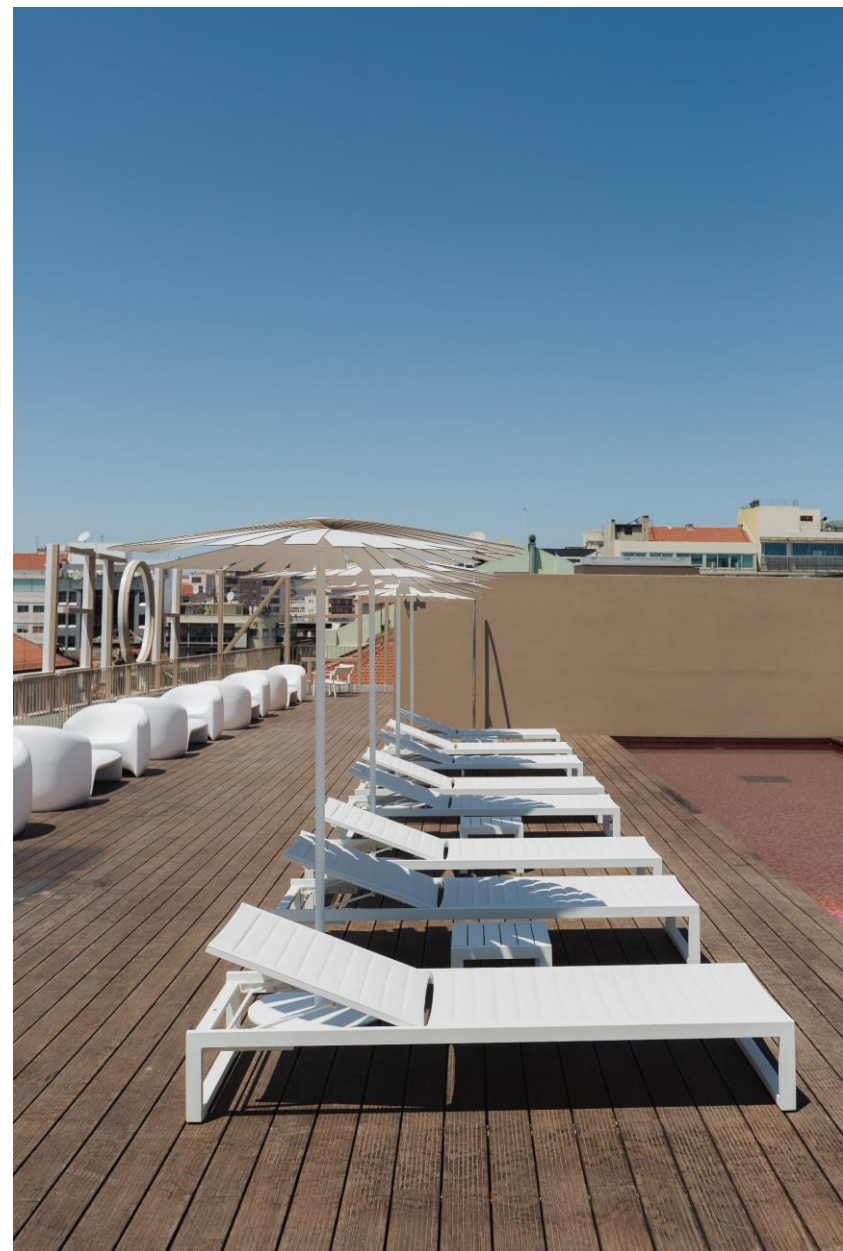

ORA D'ORO ROOFTOP – BAR & DINNER