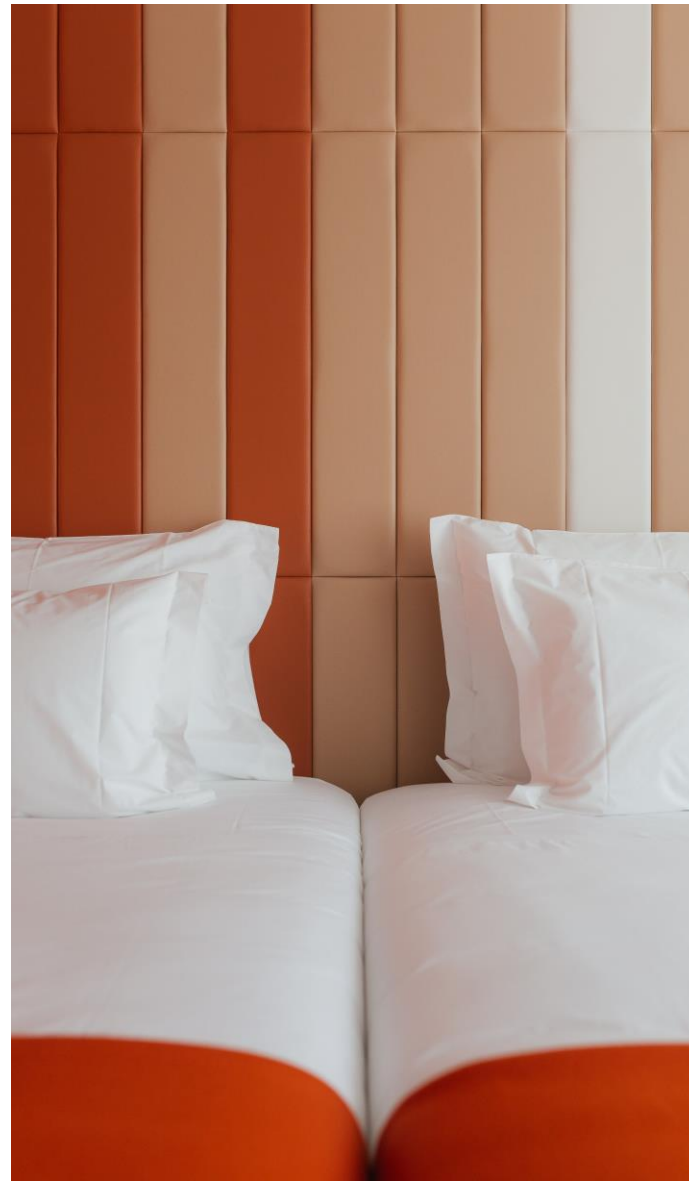

A low-angle, perspective view of a modern building with a grid of windows. The building is rendered in a semi-transparent, light blue/grey color, creating a layered effect. The windows are arranged in a regular grid pattern. The sky is a clear, light blue. Overlaid on the center of the image is the text "VIDEO MAPPING SHOW" in a bold, orange, sans-serif font.

PURE LIGHT

SUITES

ZÉNITE EXECUTIVE LOUNGE

A photograph of a modern architectural interior. In the foreground, a staircase with dark steps and light-colored risers leads upwards. The walls are made of light-colored, vertically-oriented panels. A large window in the background shows a view of a multi-story building with many windows. The text "OUTRAS ÁREAS" is overlaid in the center in a light orange color.