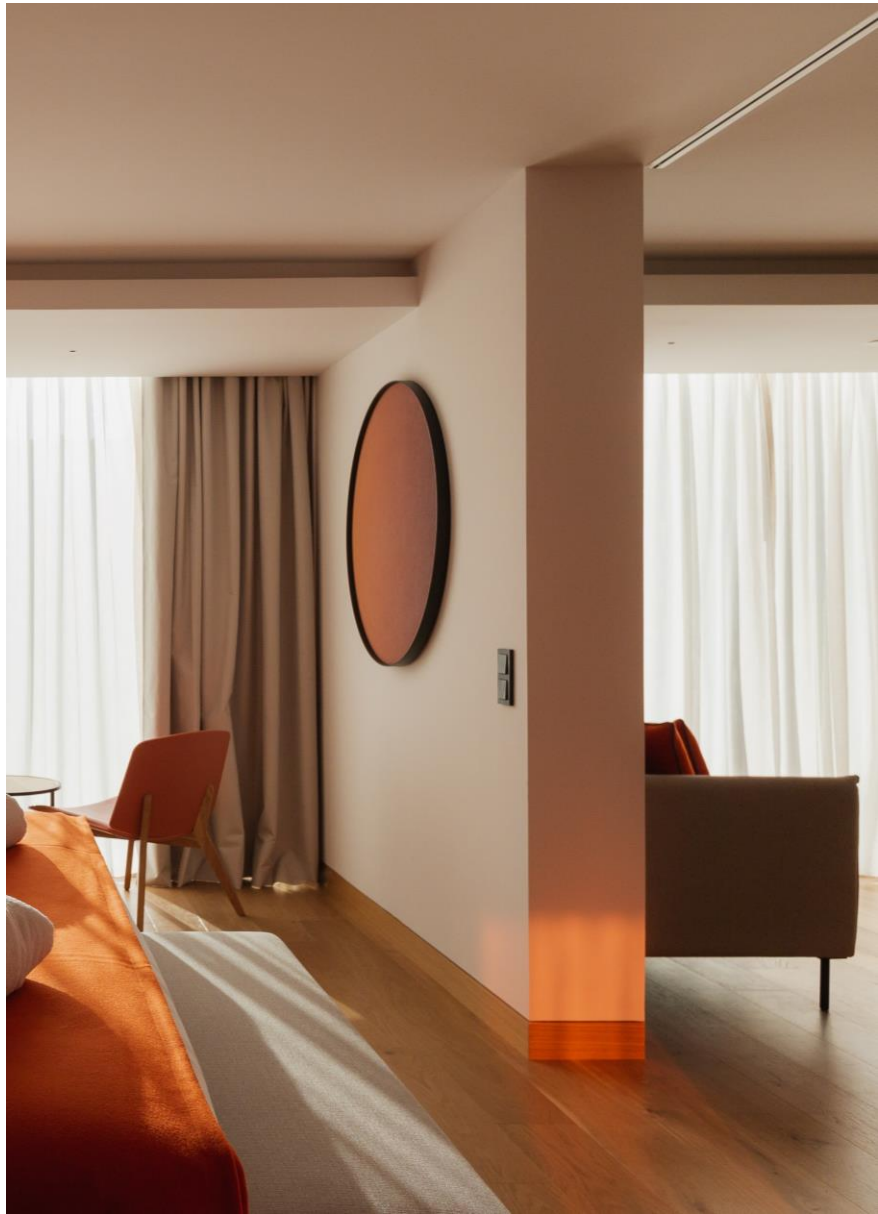

A low-angle, perspective view of a modern building with a grid of windows. The building is rendered in a semi-transparent, light blue/grey color, creating a layered effect. The windows are arranged in a regular grid pattern. The sky is a clear, light blue. Overlaid on the center of the image is the text "VIDEO MAPPING SHOW" in a bold, orange, sans-serif font.

PURE LIGHT

SUITES

ZÉNITE EXECUTIVE LOUNGE

A photograph of a modern architectural interior. In the foreground, a staircase with dark steps and light-colored risers leads upwards. The walls are made of light-colored, vertically-oriented panels. A large window in the background shows a view of a multi-story building with many windows. The text "OUTRAS ÁREAS" is overlaid in the center in a light orange color.