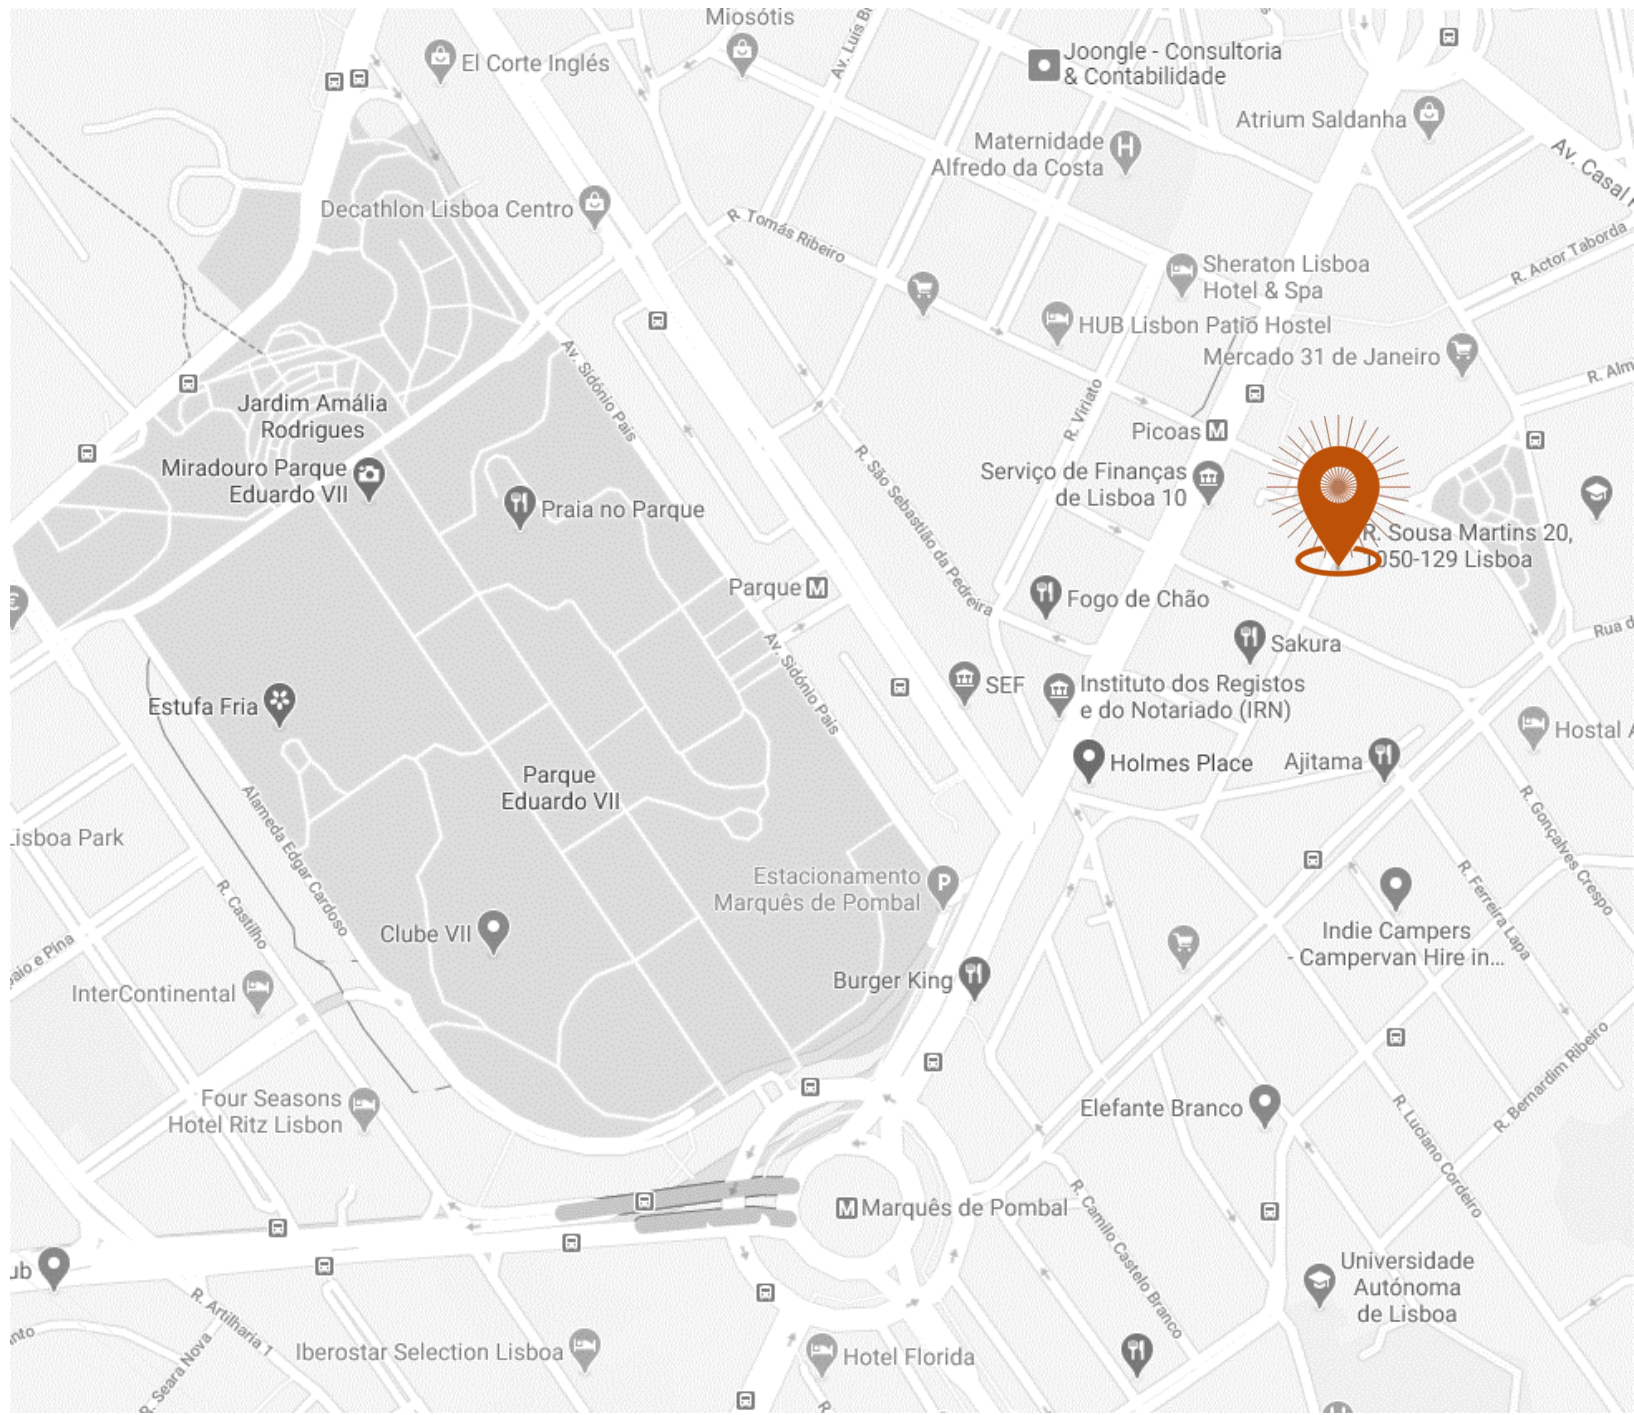

LOCALIZAÇÃO

Distância a pé:

Metro de Picoas: 02 min

Praça Marquês de Pombal: 12 min

El Corte Inglés: 11 min